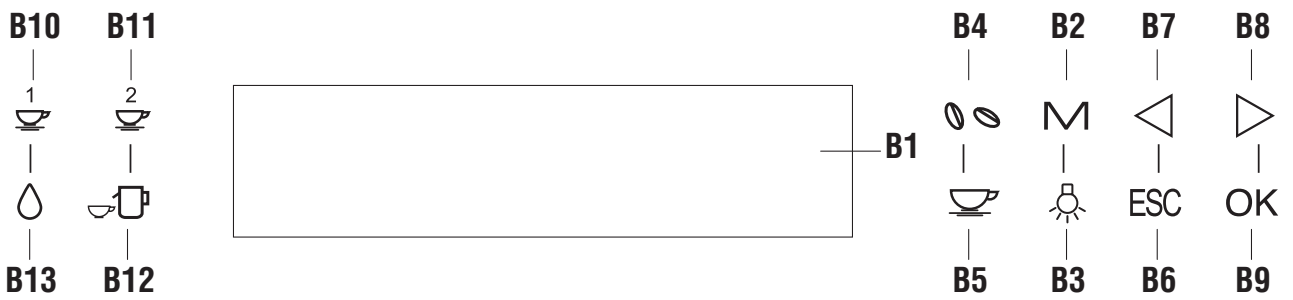

РУКОВОДСТВО ПО ЭКСПЛУАТАЦИИ

и установке

RU

CKV6550.0

A close-up photograph of a metallic surface, likely part of a coffee machine, with the brand name 'Küppersbusch' engraved on it. The lighting is dramatic, highlighting the texture and the logo.

A

B

C

17

18

19

20

21